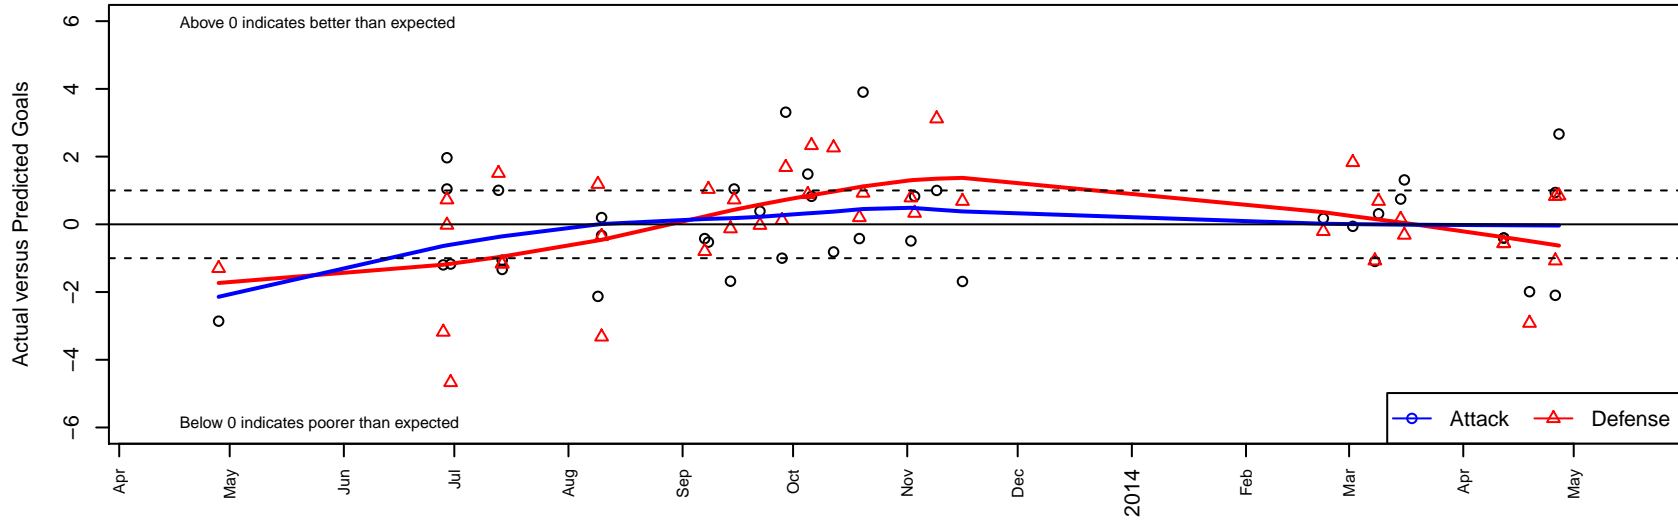

PCU Red B99

Dots are actual minus expected GF (blue circles) and GA (red triangles).
Blue line is smoothed change in attack strength. Red is smoothed change in defense strength.